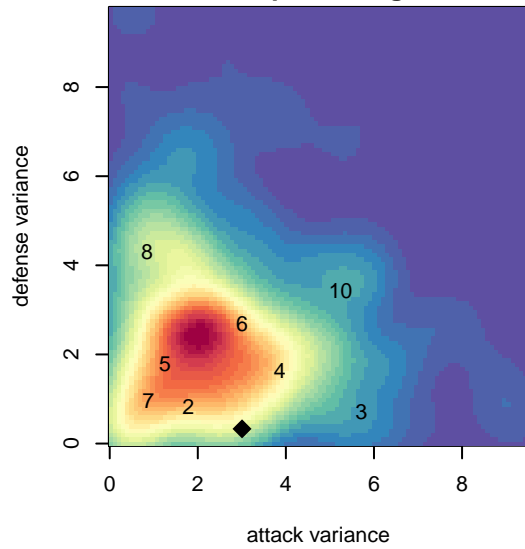

WPFC USSDA B05

Washington Premier FC
 Tacoma, WA
 B05 total strength=1842
 attack=32.03 defense=42.78
 fall league = USSDA U13

alt names used:
 WASHINGTON PREMIER FC WPFC B05 DA (
 Washington Premier FC U-13

Venues played:
 2017 Nike Crossfire Challenge DA U13
 2017 USSDA U13

WPFC USSDA B05
 Dots are actual minus expected GF (blue circles) and GA (red triangles).
 Blue line is smoothed change in attack strength. Red is smoothed change in defense strength.

**attack and defense variance (black dot)
relative to other teams
and top 10 in region**

**attack and defense rating
relative to others at age
and all opponents in last 13 months**

Performance relative to 13 month average